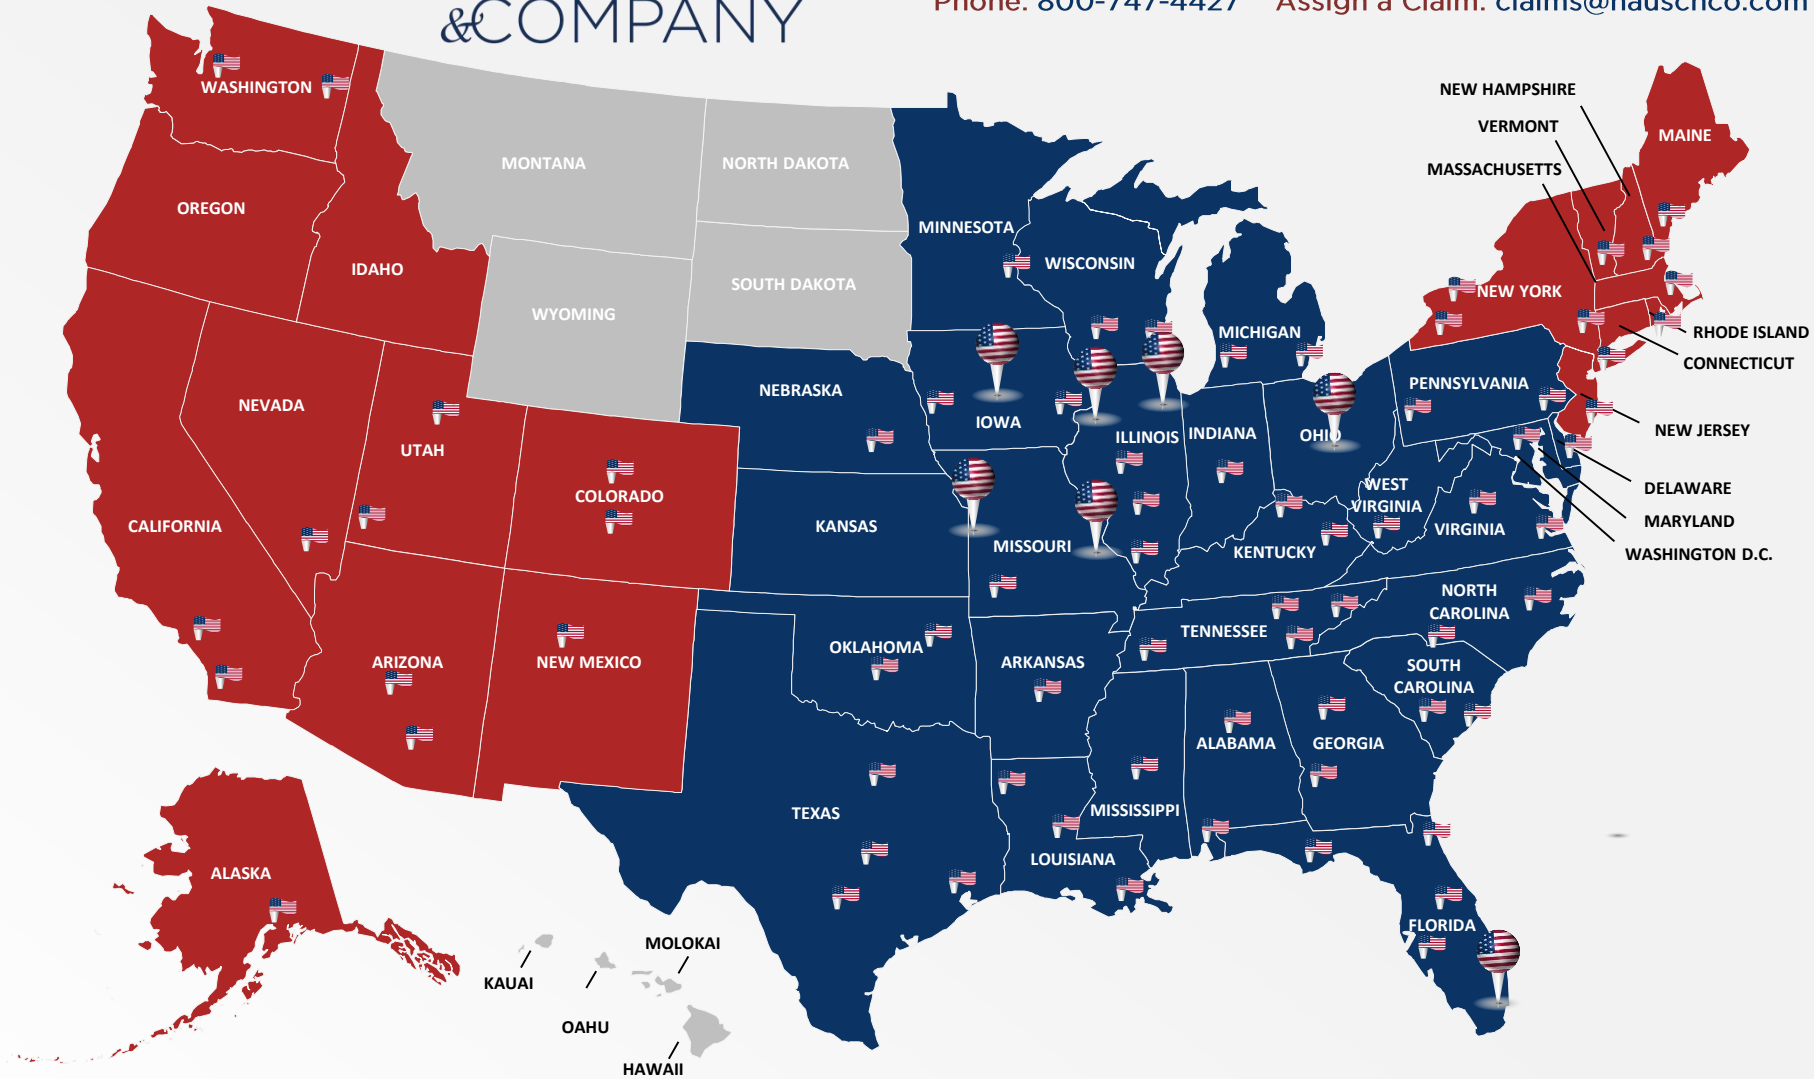

Hausch & COMPANY

Professional Loss Adjustment Since 1948

Phone: 800-747-4427 Assign a Claim: claims@hauschco.com

Red States - 15% Rate Increase

Grey States - N/A

Regional Office

 Billing Point

Professional Loss Adjustment Since 1948

Phone: 800-747-4427 Assign a Claim: claims@hauschco.com

Billing Zip Codes

State	City	Zip Code	State	City	Zip Code	State	City	Zip Code
Alabama	Birmingham	35203	Illinois	Chicago	60176	Maryland	Baltimore	21202
Alabama	Mobile	36601	Illinois 	Elgin	60124	Massachusetts	Boston	02205
Arizona	Phoenix	85026	Illinois	Carbondale	62901	Massachusetts	Springfield	01101
Arizona	Tucson	85726	Illinois	Effingham	62401	Michigan	Detroit	48233
Arkansas	Little Rock	72202	Illinois	Lincoln	62656	Michigan	Grand Rapids	49501
California	Los Angeles	90052	Illinois 	Moline	61265	Minnesota	Minneapolis	55415
California	San Diego	92199	Illinois	Rockford	61108	Mississippi	Jackson	39205
Colorado	Colorado Springs	80903	Illinois	Steelville	62288	Missouri 	St. Louis	63126
Colorado	Denver	80202	Illinois	Vandalia	62471	Nebraska	Omaha	68114
Connecticut	Hartford	06106	Indiana	Indianapolis	46278	Nevada	Las Vegas	89014
Delaware	Millford	19963	Iowa	Bettendorf	52722	New Hampshire	Dover	03820
D.C.	Washington	20090	Iowa 	DesMoines	50310	New Jersey	Atlantic City	08401
Florida 	Boca Raton	33433	Iowa	Iowa City	52240	New Jersey	Jersey City	07302
Florida	Jacksonville	32203	Kansas 	Kansas City	64157	New Jersey	Newark	07102
Florida	Orlando	32802	Kentucky	Lexington	40511	New Mexico	Albuquerque	87101
Florida	Tallahassee	32301	Kentucky	Louisville	40231	New York	New York	10002
Florida	Tampa	33630	Louisiana	Baton Rouge	70826	New York	Buffalo	14240
Georgia	Atlanta	30304	Louisiana	New Orleans	70113	New York	New York	10199
Georgia	Columbus	31908	Louisiana	Shreveport	71102	New York	Rochester	14692
Illinois	Algonquin	60102	Maine	South Portland	04106	North Carolina	Charlotte	28228