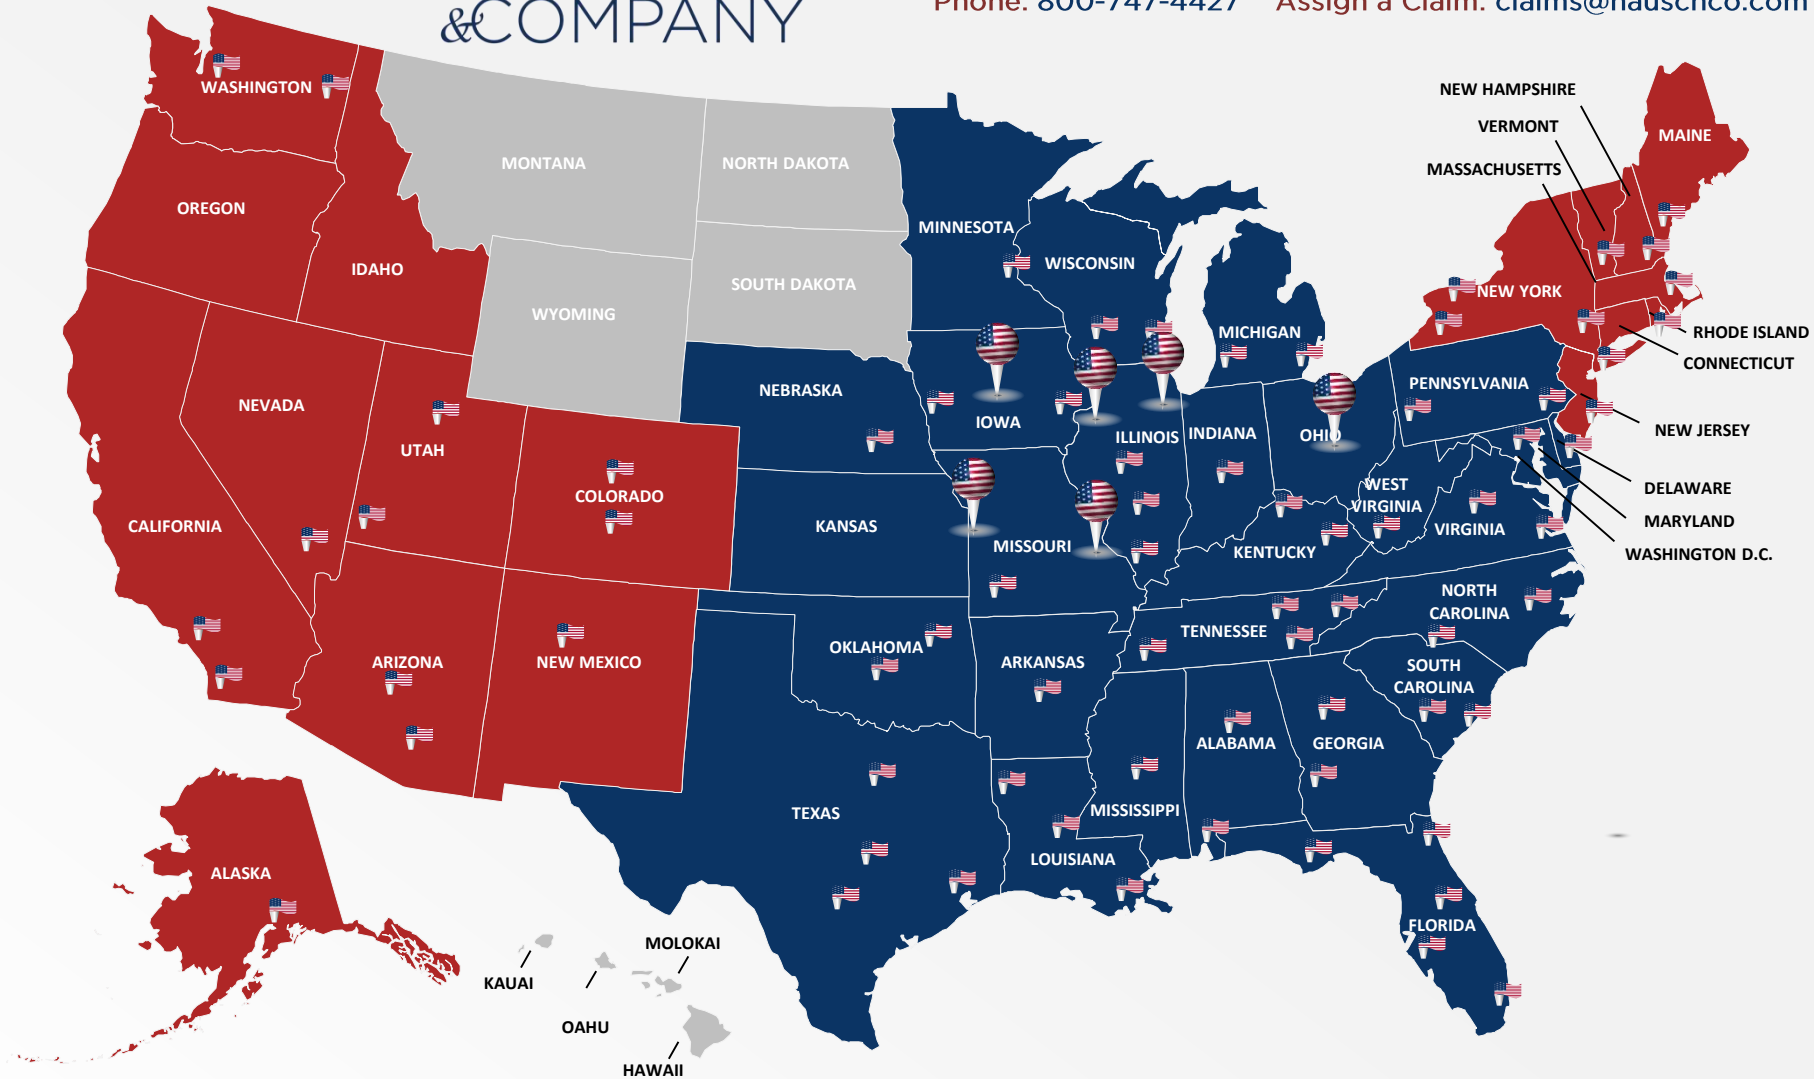

Hausch & COMPANY

Professional Loss Adjustment Since 1948

Phone: 800-747-4427 Assign a Claim: claims@hauschco.com

Red States - 15% Rate Increase

Grey States - N/A

Regional Office

 Billing Point

Professional Loss Adjustment Since 1948

Phone: 800-747-4427 Assign a Claim: claims@hauschco.com

Billing Zip Codes

State	City	Zip Code	State	City	Zip Code	State	City	Zip Code
Alabama	Birmingham	35203	Illinois	Chicago	60176	Maryland	Baltimore	21202
Alabama	Mobile	36601	Illinois 	Elgin	60124	Massachusetts	Boston	02205
Arizona	Phoenix	85026	Illinois	Carbondale	62901	Massachusetts	Springfield	01101
Arizona	Tucson	85726	Illinois	Effingham	62401	Michigan	Detroit	48233
Arkansas	Little Rock	72202	Illinois	Lincoln	62656	Michigan	Grand Rapids	49501
California	Los Angeles	90052	Illinois 	Moline	61265	Minnesota	Minneapolis	55415
California	San Diego	92199	Illinois	Rockford	61108	Mississippi	Jackson	39205
Colorado	Colorado Springs	80903	Illinois	Steelville	62288	Missouri 	St. Louis	63126
Colorado	Denver	80202	Illinois	Vandalia	62471	Nebraska	Omaha	68114
Connecticut	Hartford	06106	Indiana	Indianapolis	46278	Nevada	Las Vegas	89014
Delaware	Millford	19963	Iowa	Bettendorf	52722	New Hampshire	Dover	03820
D.C.	Washington	20090	Iowa 	DesMoines	50310	New Jersey	Atlantic City	08401
Florida	Fort Lauderdale	33310	Iowa	Iowa City	52240	New Jersey	Jersey City	07302
Florida	Jacksonville	32203	Kansas 	Kansas City	64157	New Jersey	Newark	07102
Florida	Orlando	32802	Kentucky	Lexington	40511	New Mexico	Albuquerque	87101
Florida	Tallahassee	32301	Kentucky	Louisville	40231	New York	New York	10002
Florida	Tampa	33630	Louisiana	Baton Rouge	70826	New York	Buffalo	14240
Georgia	Atlanta	30304	Louisiana	New Orleans	70113	New York	New York	10199
Georgia	Columbus	31908	Louisiana	Shreveport	71102	New York	Rochester	14692
Illinois	Algonquin	60102	Maine	South Portland	04106	North Carolina	Charlotte	28228