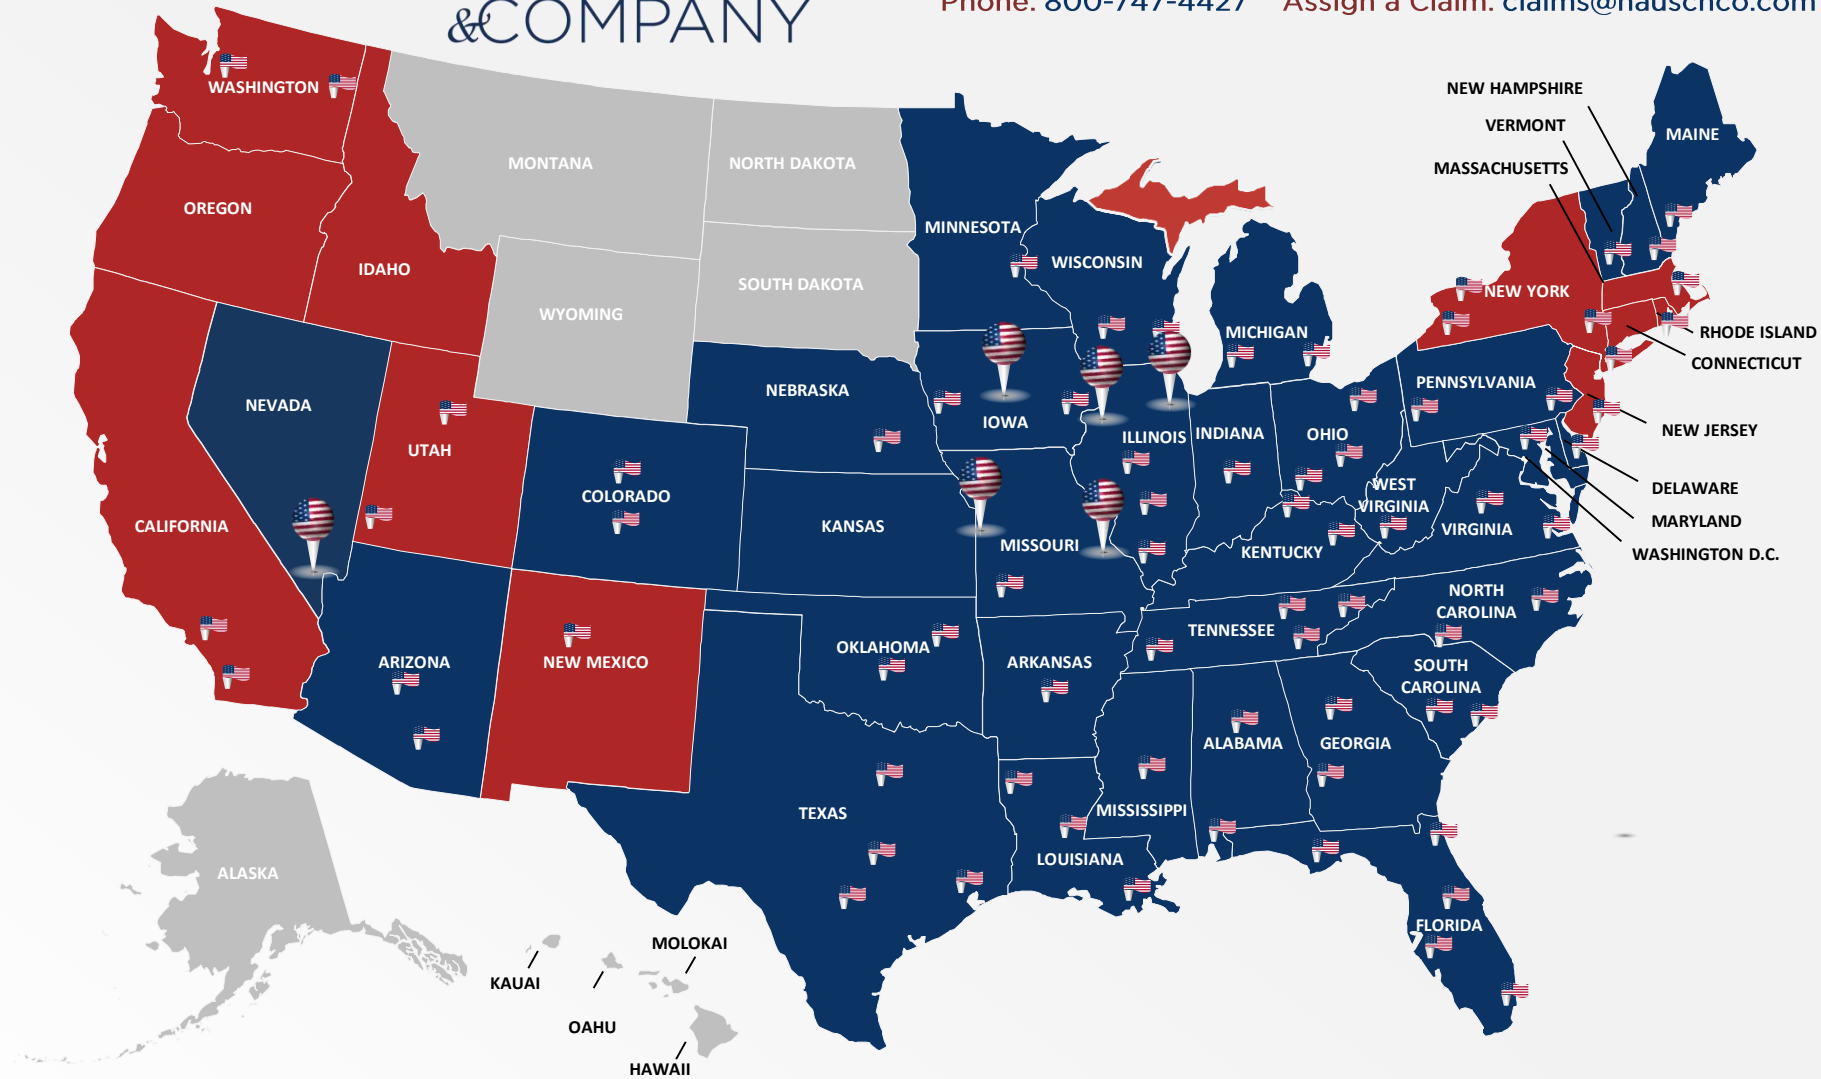

# Hausch & COMPANY

Professional Loss Adjustment Since 1948

Phone: 800-747-4427 Assign a Claim: [claims@hauschco.com](mailto:claims@hauschco.com)

Red States - 15% Rate Increase

Grey States - N/A

Regional Office